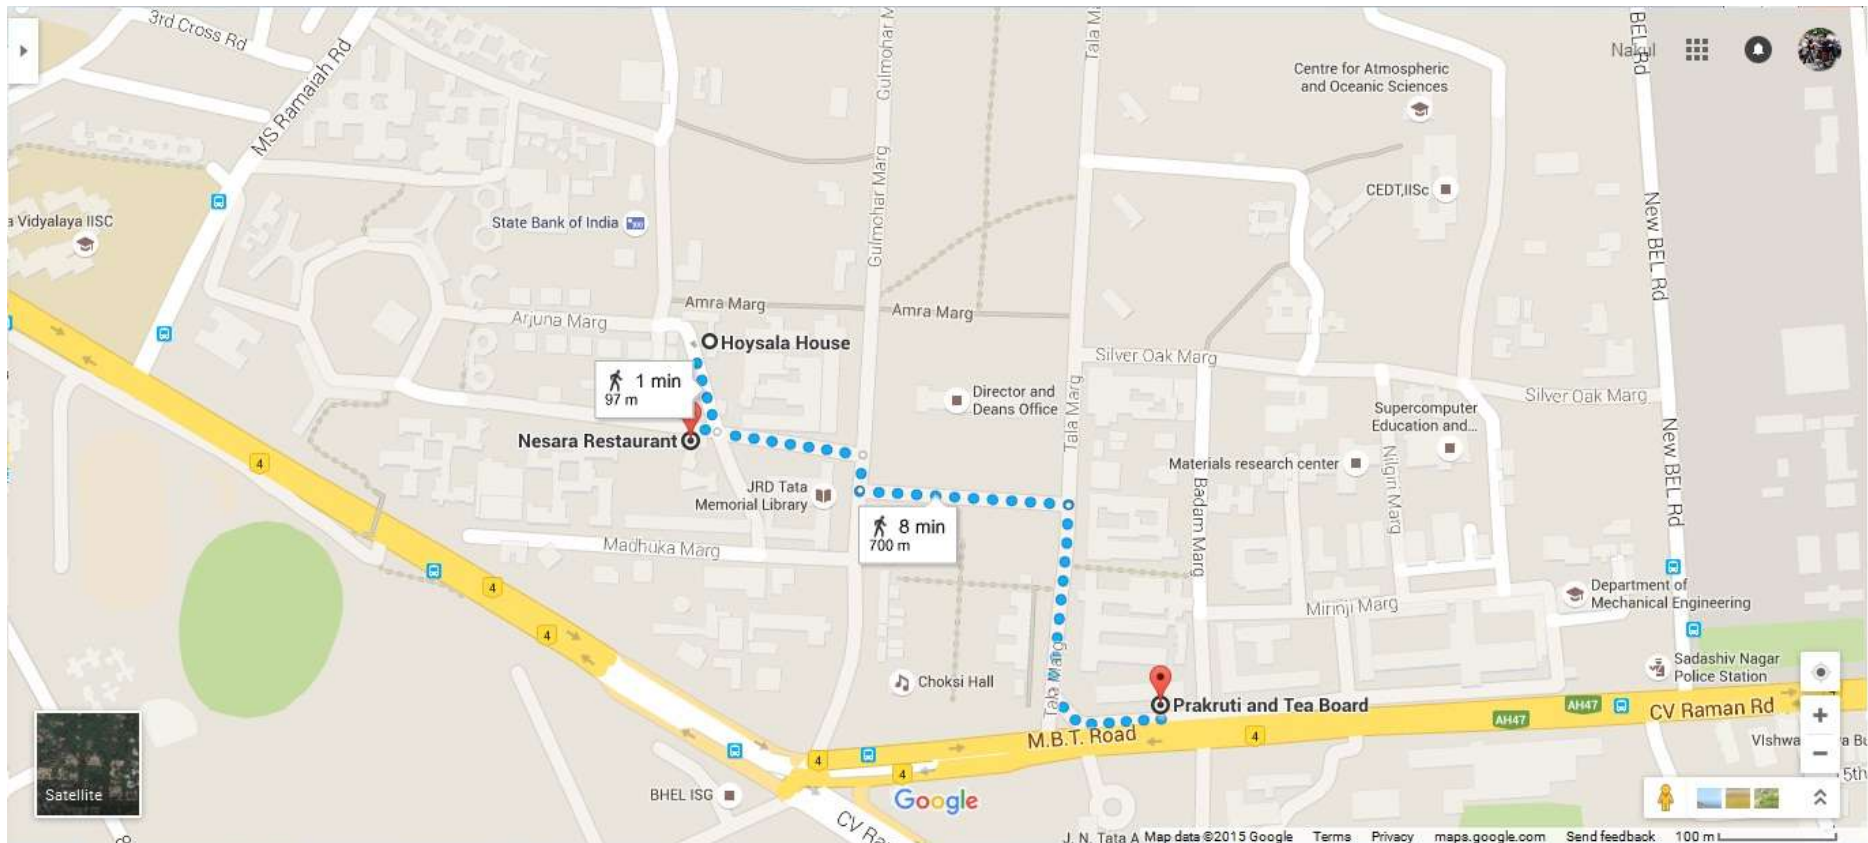

Centenary Visitors House Map

There are several eateries on New BEL Road. On exiting CVH, please turn right and walk for about 1 minute till the IISc gate on New BEL Road.

IISc Hoysala House Map

You can go to Nesara Restaurant on IISc campus, which is a minute's walk from Hoysala Hostel.

Prakruti Canteen is about 8 minutes walk from your hostel, and is on the way to the INSEE conference venue.

IISc Main Guesthouse Map

Nesara Restaurant on IISc campus is about 10 minutes' walk. Prakruti Canteen is about 9 minutes walk, and is on the way to the INSEE conference venue.

Institute of Wood Science and Technology Guesthouse Map

Prakruti Canteen on IISc campus is about 9 minutes walk. Please enter IISc Campus through the Maramma Temple gate and take the pedestrian tunnel to reach Prakruti Canteen.

NIAS Guesthouse Map

There are many eateries outside the NIAS gate in Mathikere.