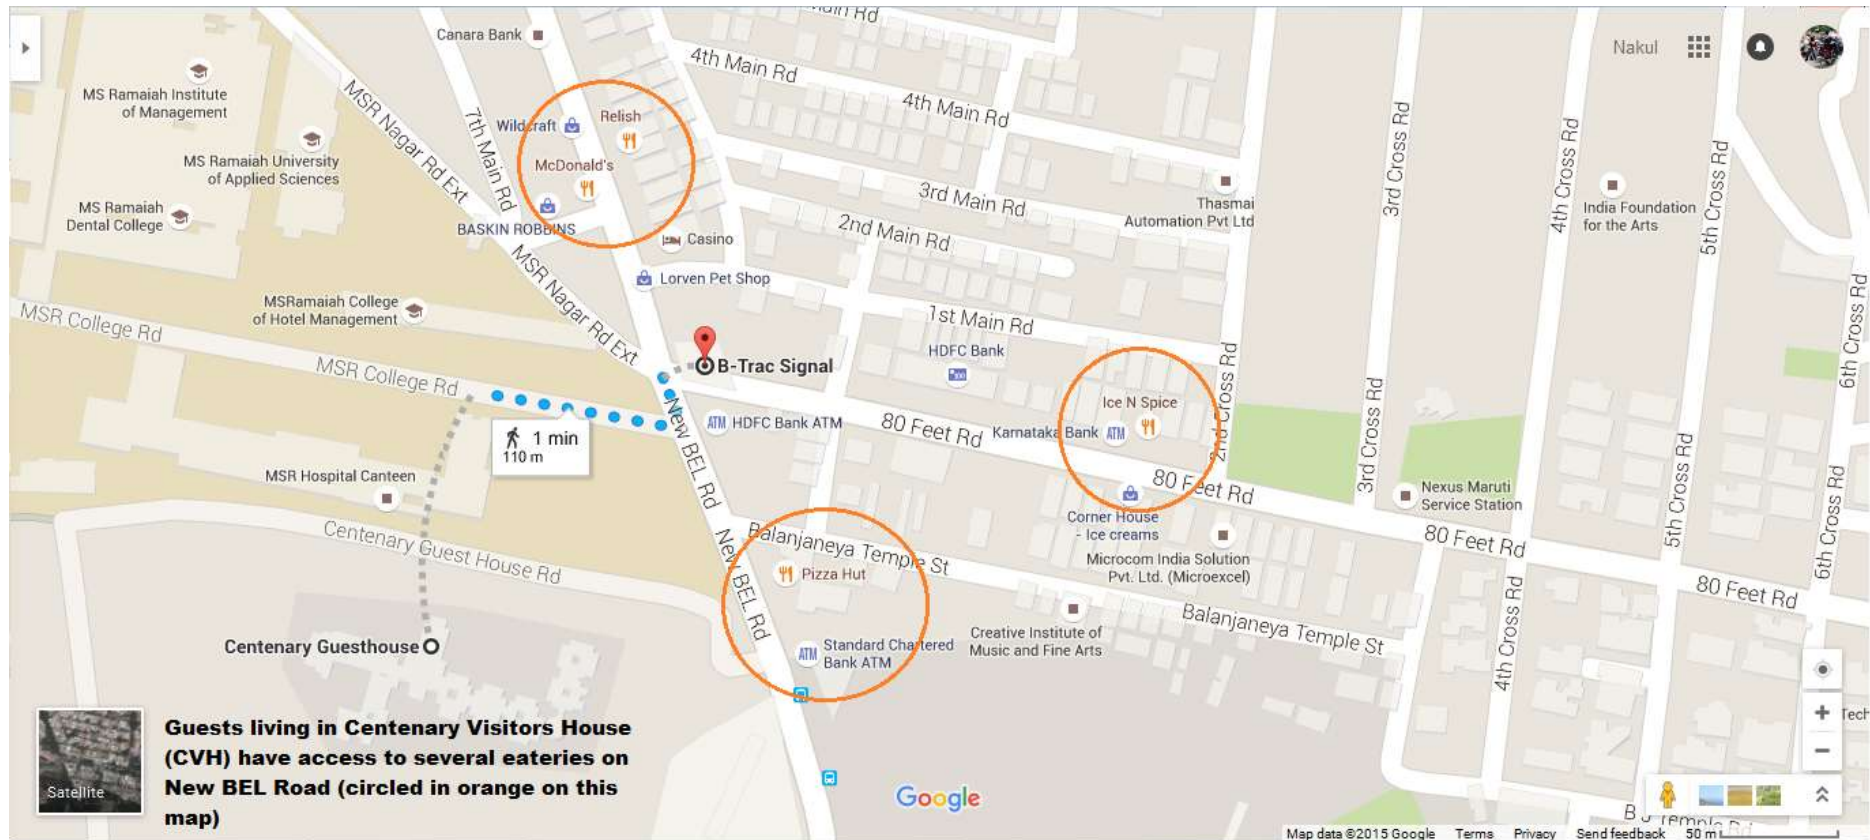

Centenary Visitors House Map

There are several eateries on New BEL Road. On exiting CVH, please turn right and walk for about 1 minute till the IISc gate on New BEL Road.

IISc Hoysala House Map

You can go to Nesara Restaurant on IISc campus, which is a minute's walk from Hoysala Hostel.

Prakruti Canteen is about 8 minutes walk from your hostel, and is on the way to the INSEE conference venue.

IISc Main Guesthouse Map

Nesara Restaurant on IISc campus is about 10 minutes' walk. Prakruti Canteen is about 9 minutes walk, and is on the way to the INSEE conference venue.

Institute of Wood Science and Technology Guesthouse Map

Prakruti Canteen on IISc campus is about 9 minutes walk. Please enter IISc Campus through the Maramma Temple gate and take the pedestrian tunnel to reach Prakruti Canteen.

NIAS Guesthouse Map

There are many eateries outside the NIAS gate in Mathikere.