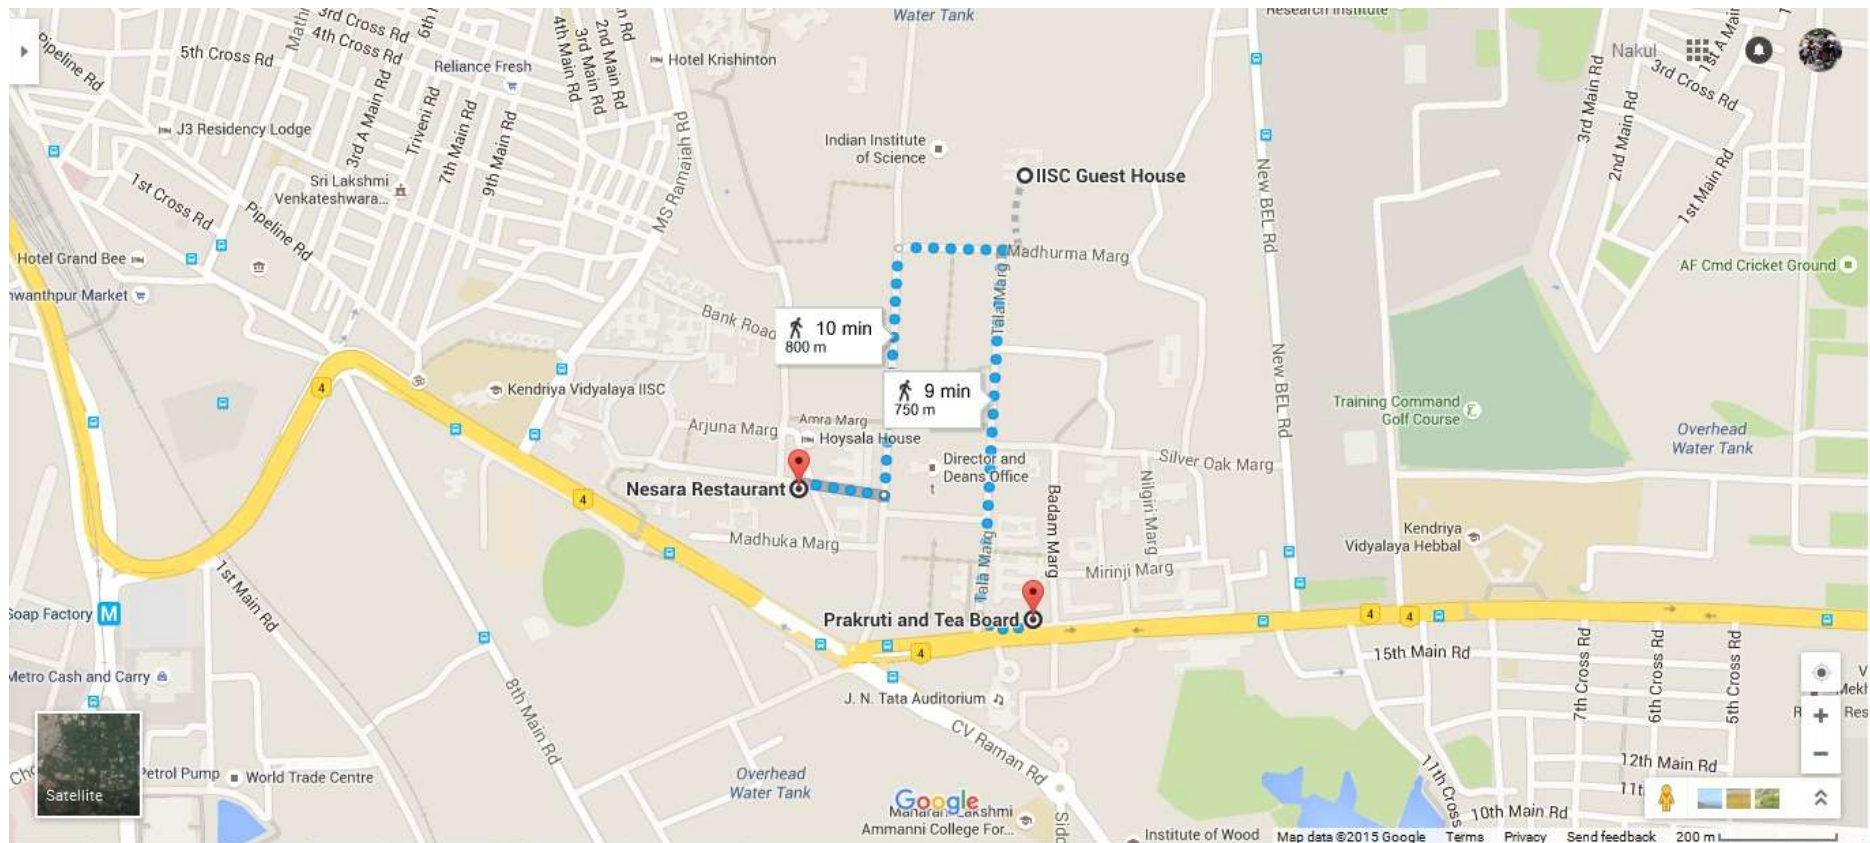

Centenary Visitors House Map

There are several eateries on New BEL Road. On exiting CVH, please turn right and walk for about 1 minute till the IISc gate on New BEL Road.

IISc Hoysala House Map

You can go to Nesara Restaurant on IISc campus, which is a minute's walk from Hoysala Hostel.

Prakruti Canteen is about 8 minutes walk from your hostel, and is on the way to the INSEE conference venue.

IISc Main Guesthouse Map

Nesara Restaurant on IISc campus is about 10 minutes' walk. Prakruti Canteen is about 9 minutes walk, and is on the way to the INSEE conference venue.

Institute of Wood Science and Technology Guesthouse Map

Prakruti Canteen on IISc campus is about 9 minutes walk. Please enter IISc Campus through the Maramma Temple gate and take the pedestrian tunnel to reach Prakruti Canteen.

NIAS Guesthouse Map

There are many eateries outside the NIAS gate in Mathikere.