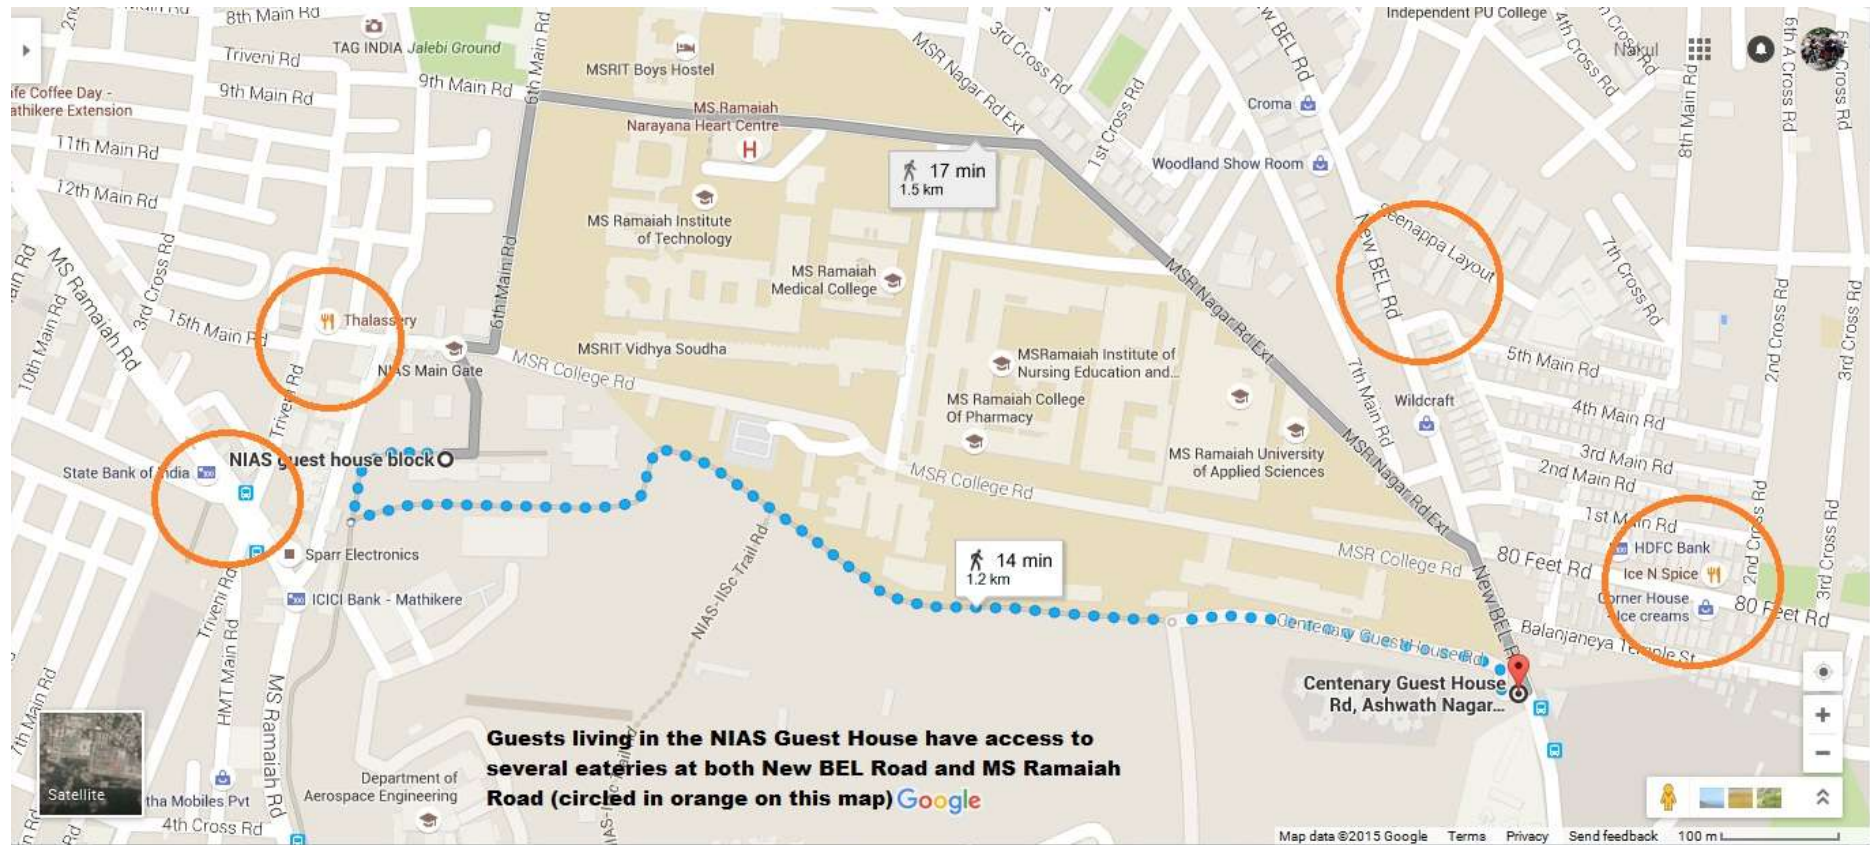

Centenary Visitors House Map

There are several eateries on New BEL Road. On exiting CVH, please turn right and walk for about 1 minute till the IISc gate on New BEL Road.

IISc Hoysala House Map

You can go to Nesara Restaurant on IISc campus, which is a minute's walk from Hoysala Hostel.

Prakruti Canteen is about 8 minutes walk from your hostel, and is on the way to the INSEE conference venue.

IISc Main Guesthouse Map

Nesara Restaurant on IISc campus is about 10 minutes' walk. Prakruti Canteen is about 9 minutes walk, and is on the way to the INSEE conference venue.

Institute of Wood Science and Technology Guesthouse Map

Prakruti Canteen on IISc campus is about 9 minutes walk. Please enter IISc Campus through the Maramma Temple gate and take the pedestrian tunnel to reach Prakruti Canteen.

NIAS Guesthouse Map

There are many eateries outside the NIAS gate in Mathikere.