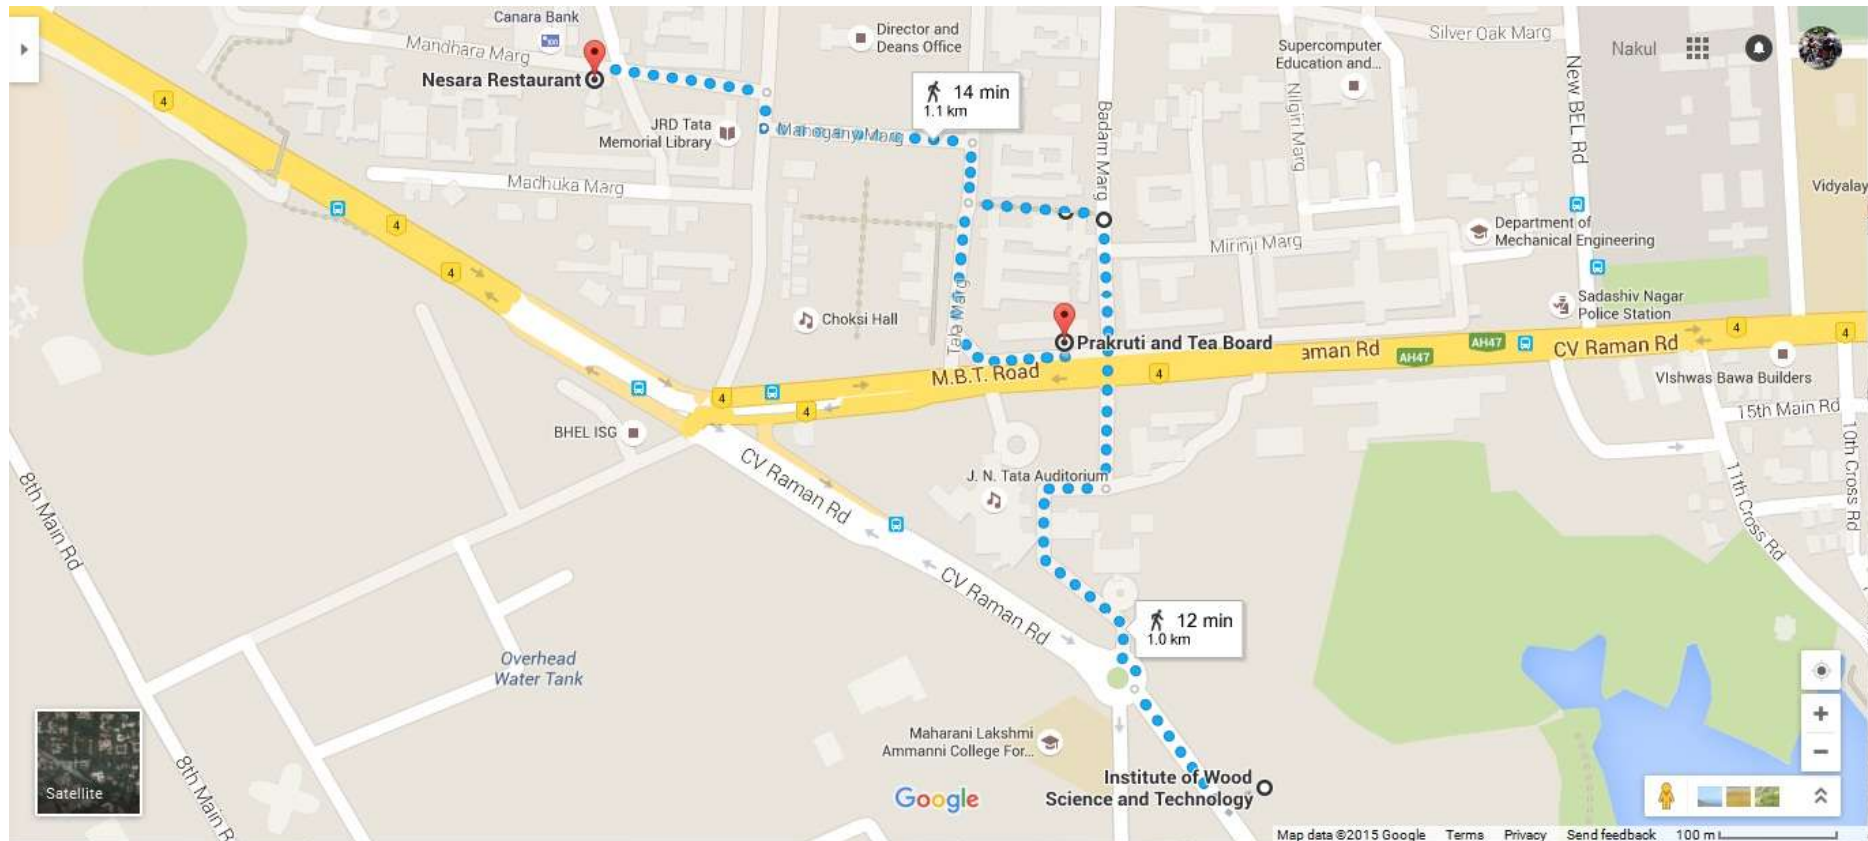

Centenary Visitors House Map

There are several eateries on New BEL Road. On exiting CVH, please turn right and walk for about 1 minute till the IISc gate on New BEL Road.

IISc Hoysala House Map

You can go to Nesara Restaurant on IISc campus, which is a minute's walk from Hoysala Hostel.

Prakruti Canteen is about 8 minutes walk from your hostel, and is on the way to the INSEE conference venue.

IISc Main Guesthouse Map

Nesara Restaurant on IISc campus is about 10 minutes' walk. Prakruti Canteen is about 9 minutes walk, and is on the way to the INSEE conference venue.

Institute of Wood Science and Technology Guesthouse Map

Prakruti Canteen on IISc campus is about 9 minutes walk. Please enter IISc Campus through the Maramma Temple gate and take the pedestrian tunnel to reach Prakruti Canteen.

NIAS Guesthouse Map

There are many eateries outside the NIAS gate in Mathikere.