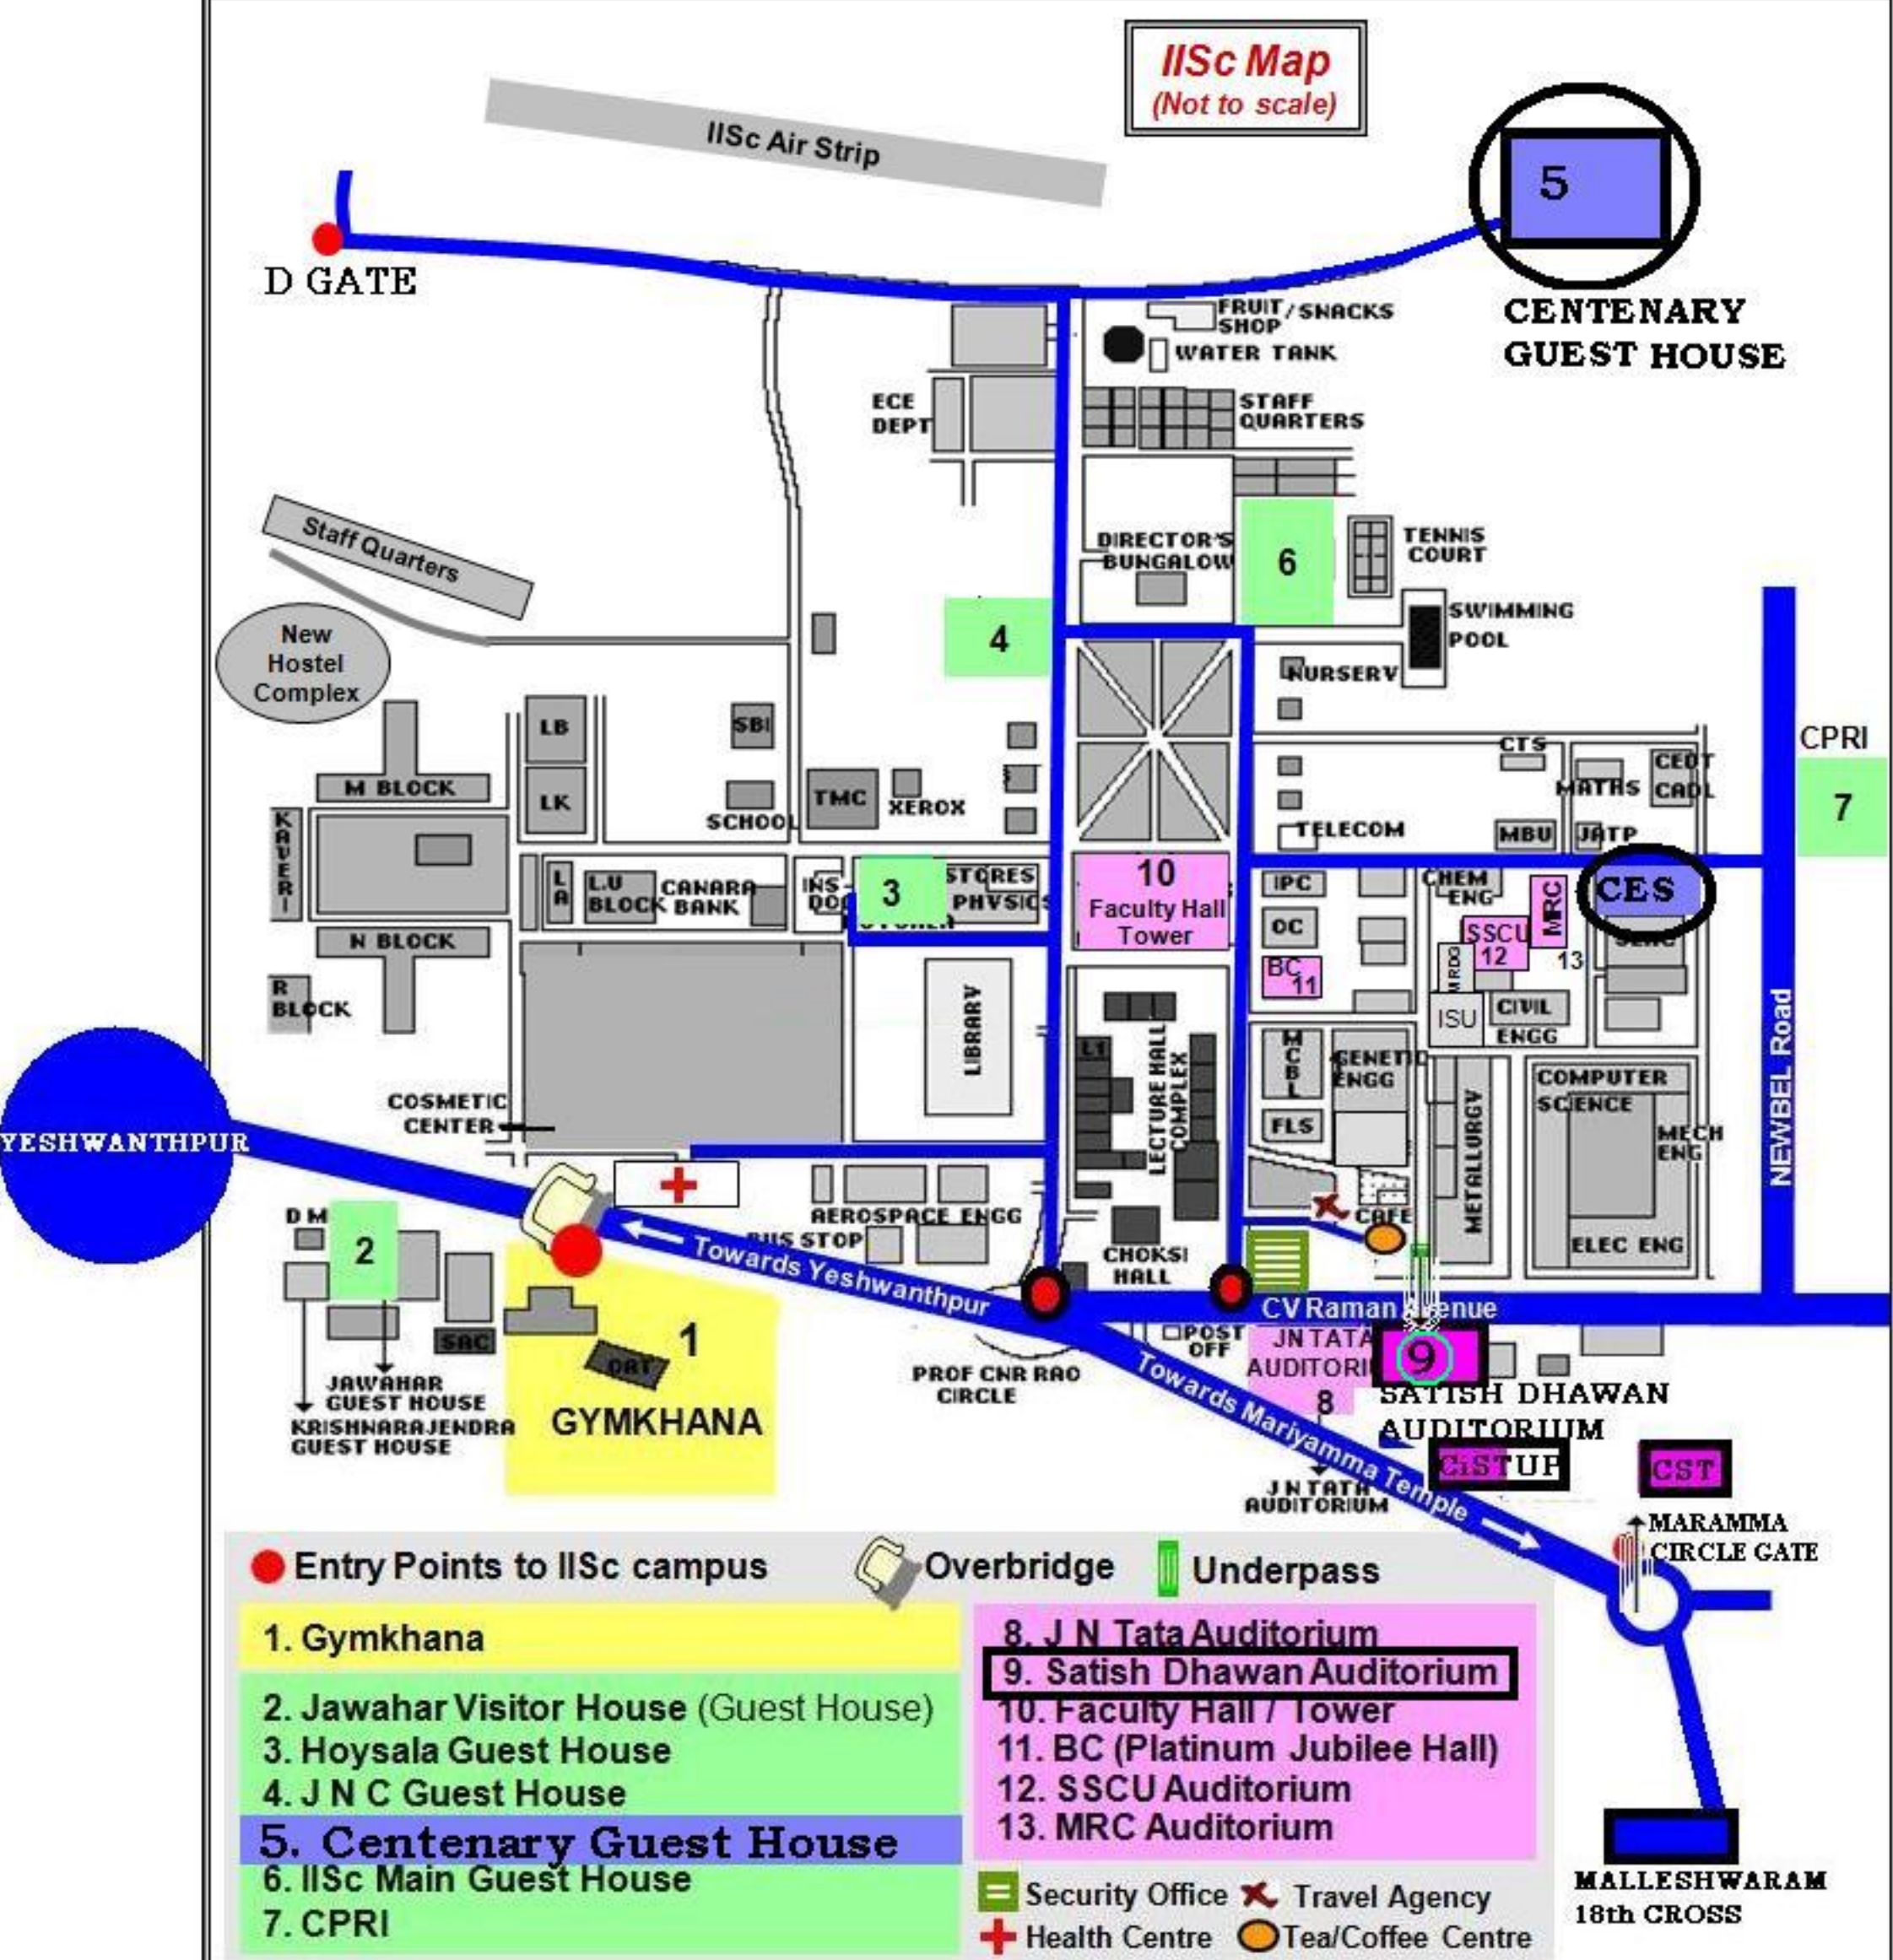

IISc Map
(Not to scale)

● Entry Points to IISc campus

🚶 Overbridge

🚶 Underpass

- 1. Gymkhana
- 2. Jawahar Visitor House (Guest House)
- 3. Hoysala Guest House
- 4. J N C Guest House
- 5. Centenary Guest House
- 6. IISc Main Guest House
- 7. CPRI

- 8. J N Tata Auditorium
- 9. Satish Dhawan Auditorium
- 10. Faculty Hall / Tower
- 11. BC (Platinum Jubilee Hall)
- 12. SSCU Auditorium
- 13. MRC Auditorium

🚶 Security Office ✂ Travel Agency
 + Health Centre 🍵 Tea/Coffee Centre

MALLESHWARAM
18th CROSS